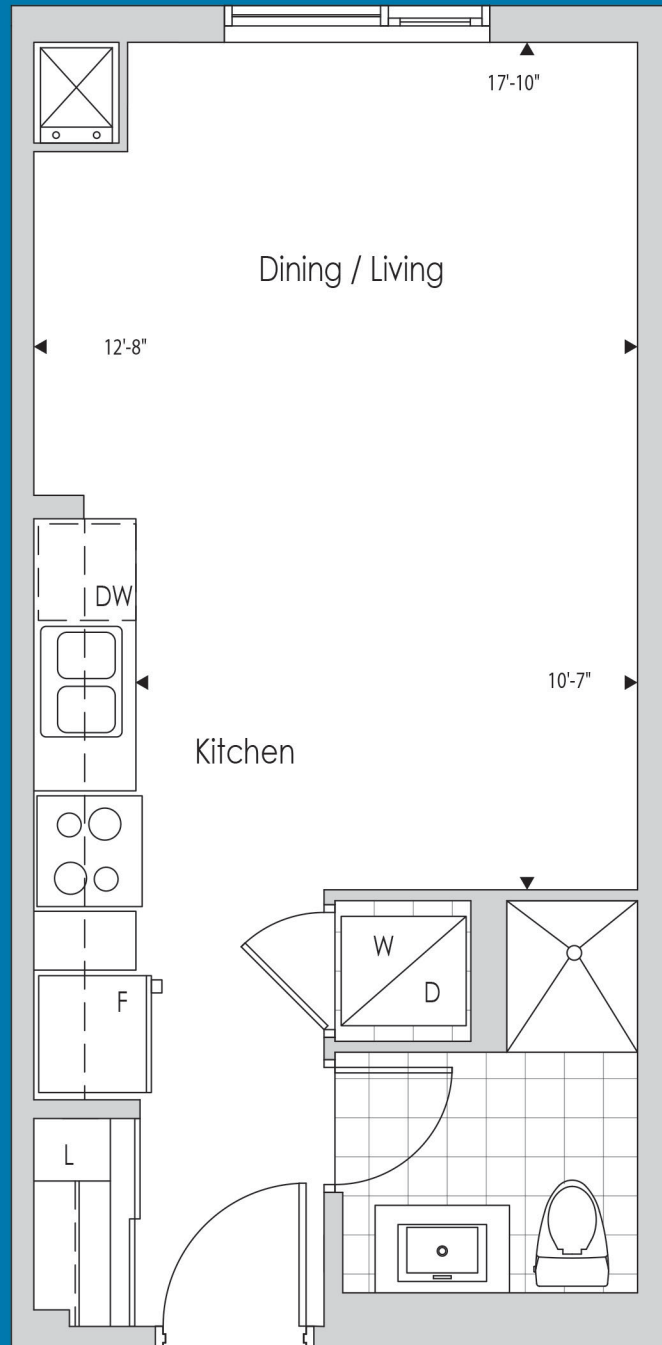

SUITE
SD

BACHELOR SUITE

3800

SQ. FT.

10th FLOORS

11th FLOORS

THE
2800

Purchasers are hereby advised that the plans, layouts, elevations, specifications, materials used, approximate areas or square footages are subject to change without notice, and the Vendor shall have no liability for any differences/variances between the final layouts, elevations, specifications, materials used and areas and those outlined above. See Sales Representative for details. All images are artist's concept only. SD