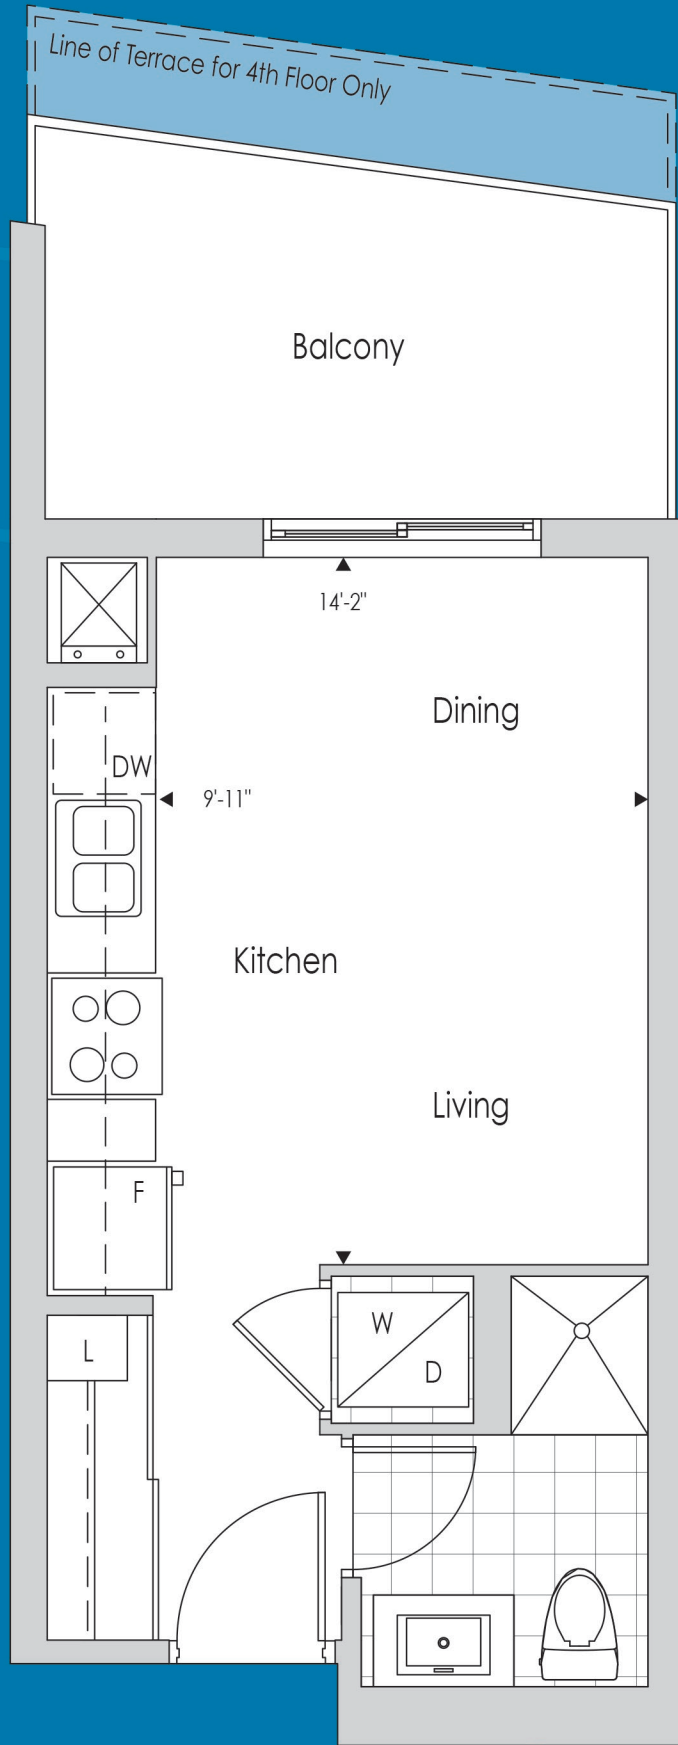

BACHELOR SUITE

SUITE
SA

113

SQ. FT.

+ BALCONY 85 SQ.FT.
(4TH FLR: TERRACE 113 SQ.FT.)

4th, 5th, 6th FLOORS

7th FLOORS

8th & 9th FLOORS