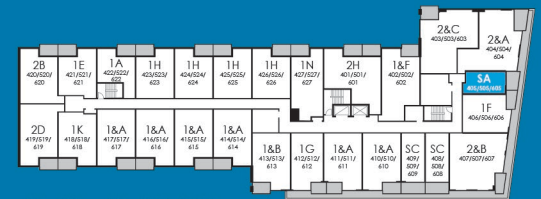

BACHELOR SUITE

SUITE
SA

113

SQ. FT.

+ BALCONY 85 SQ.FT.
(4TH FLR: TERRACE 113 SQ.FT.)

4th, 5th, 6th FLOORS

7th FLOORS

8th & 9th FLOORS