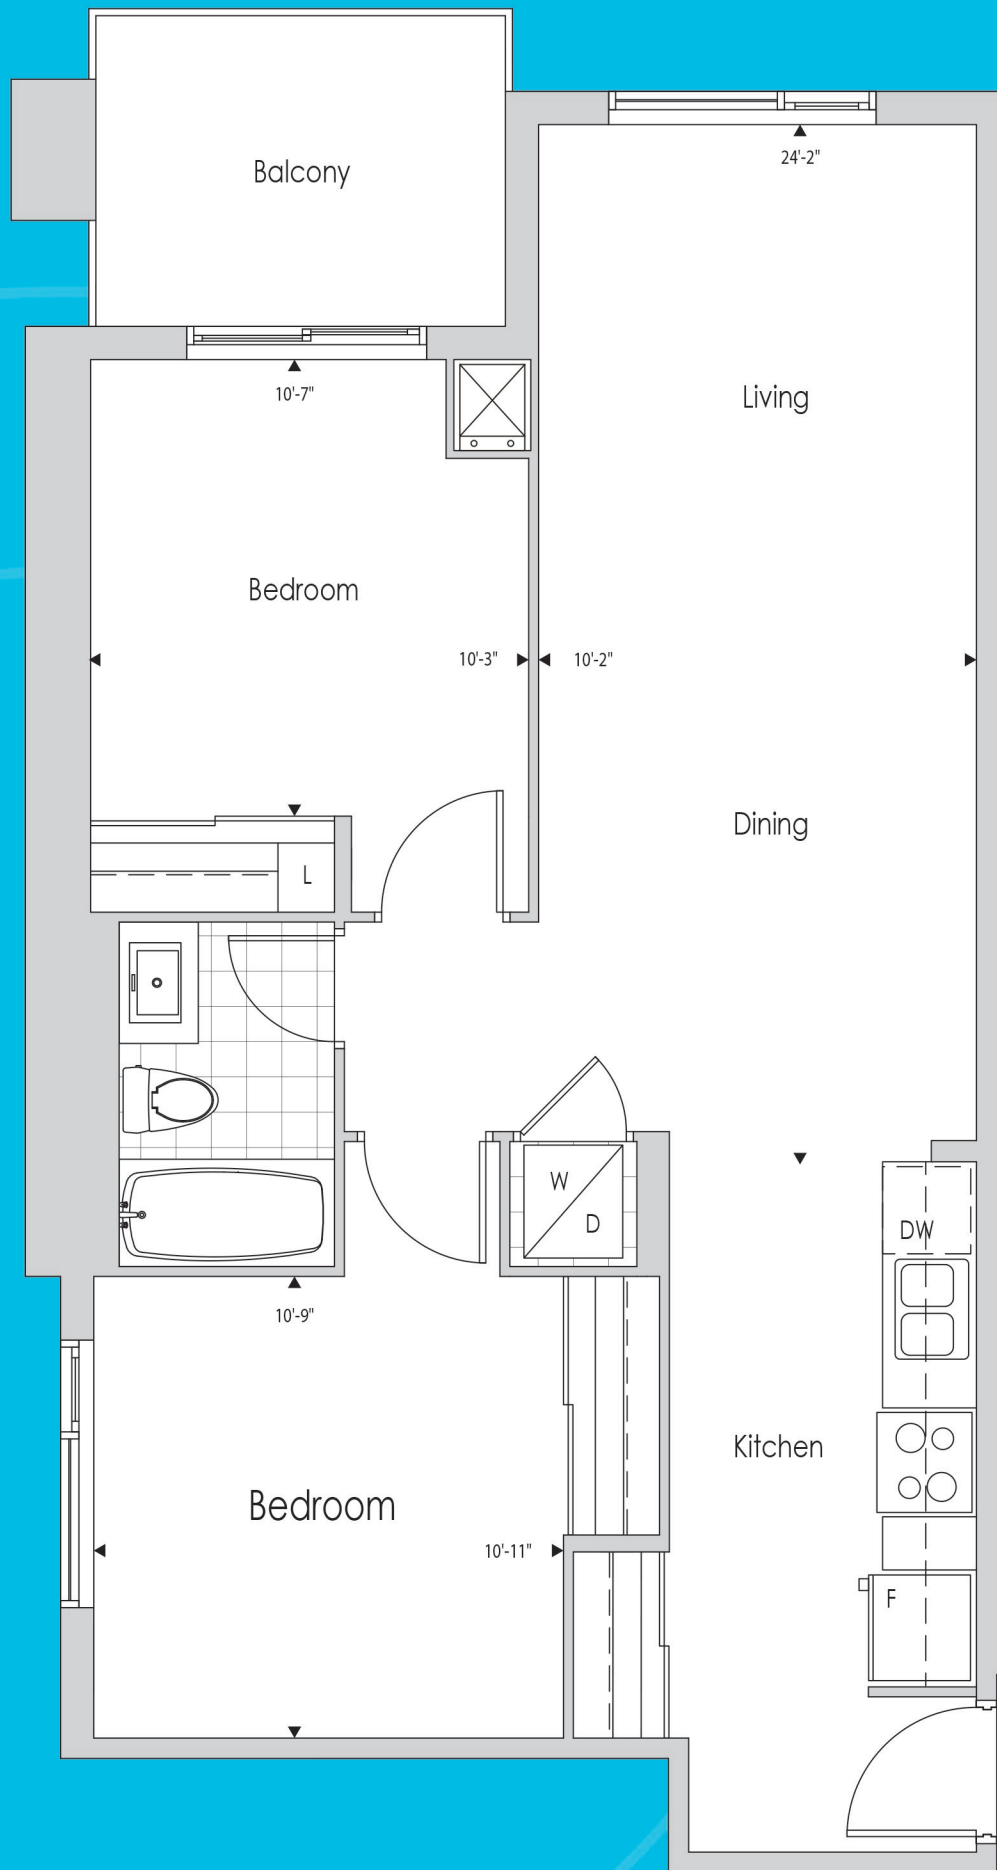

TWO BEDROOMS

SUITE  
2F

830

SQ. FT.

+ BALCONY 69 SQ.FT.

8th & 9th FLOORS

10th FLOORS