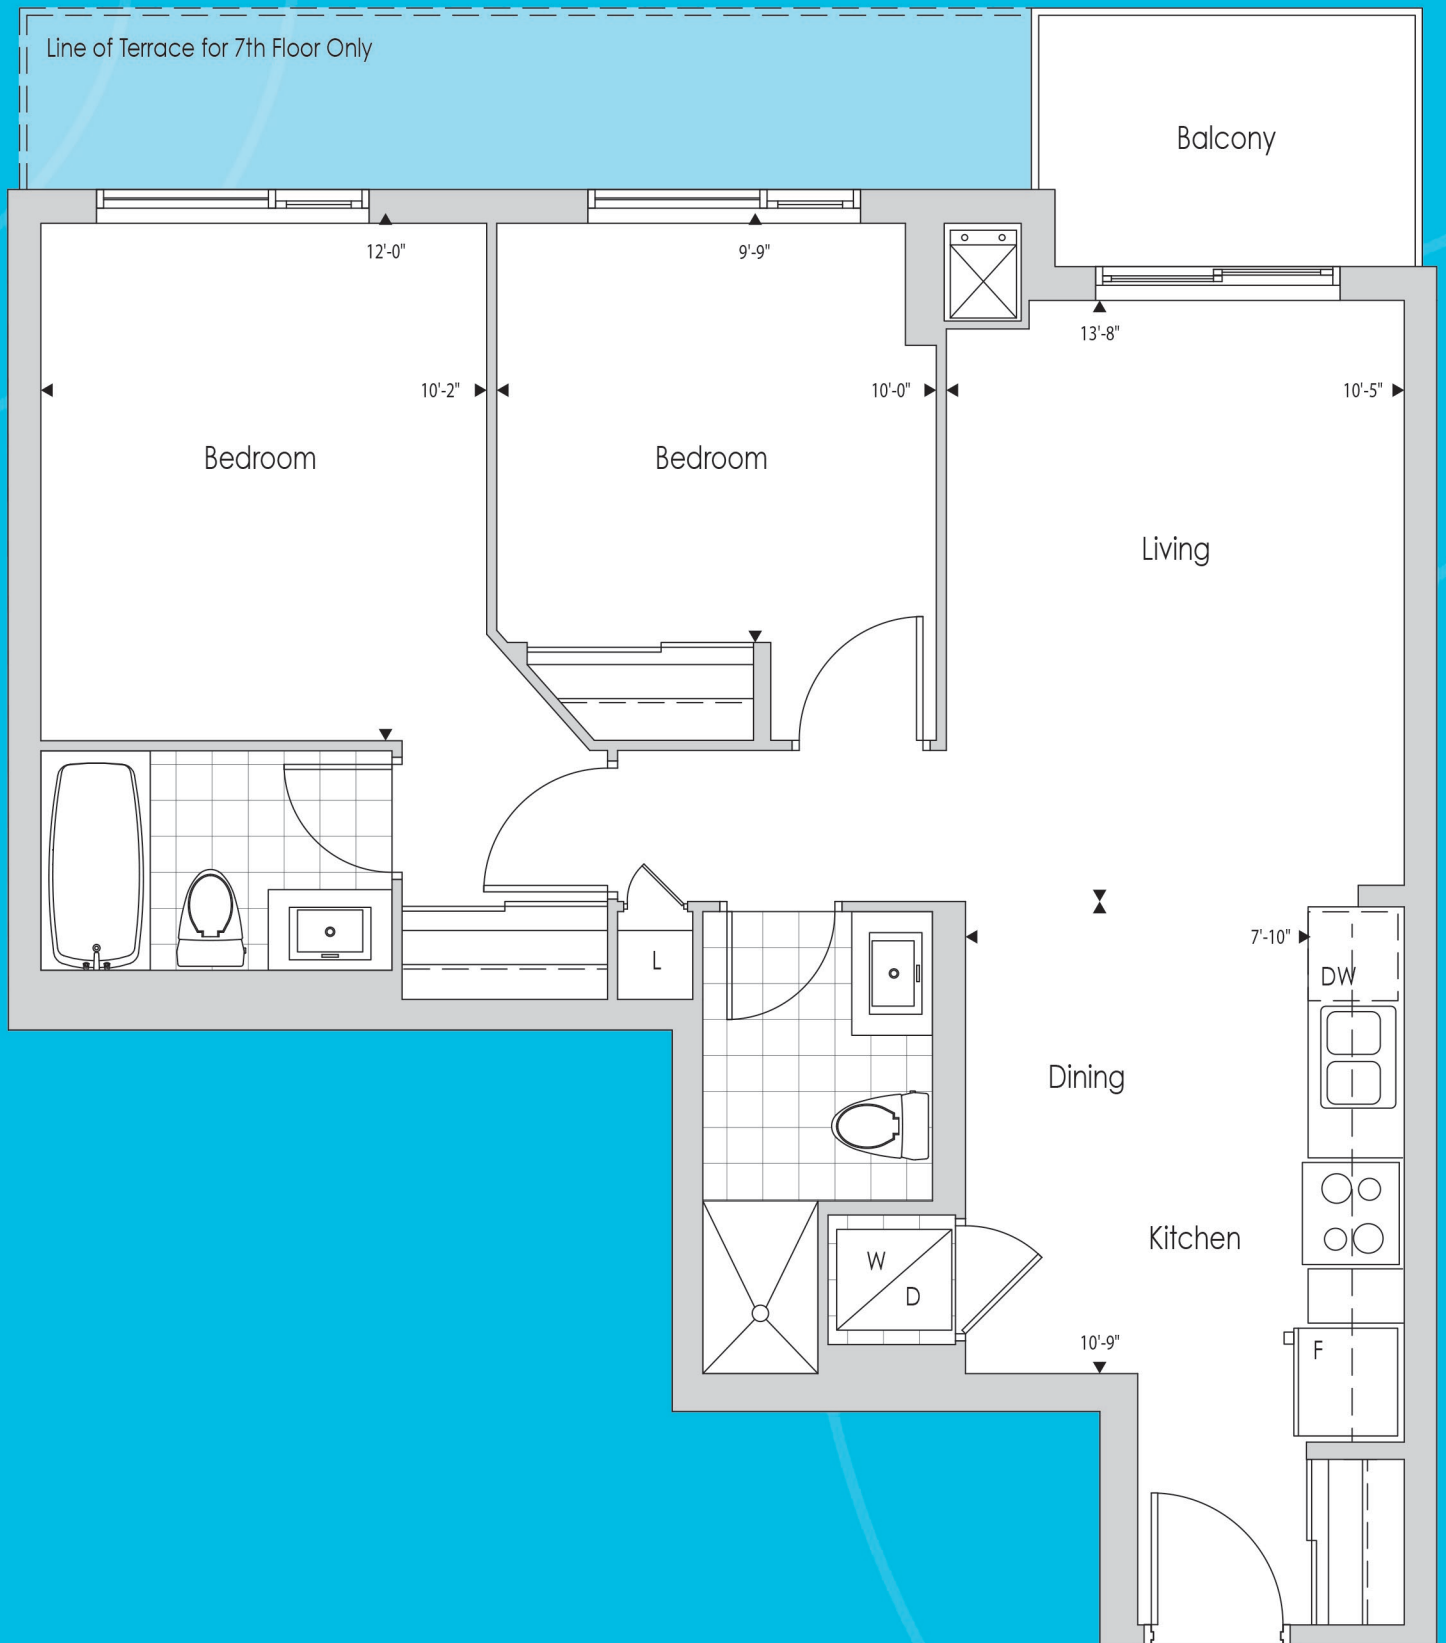

SUITE
2E

TWO BEDROOMS

SQ. FT.

+ BALCONY 43 sq.ft.
(7th FLR: TERRACE 123 sq.ft.)

Purchasers are hereby advised that the plans, layouts, elevations, specifications, materials used, approximate areas or square footages are subject to change without notice, and the Vendor shall have no liability for any differences/variances between the final layouts, elevations, specifications, materials used and areas and those outlined above. See Sales Representative for details. All images are artist's concept only. 2E