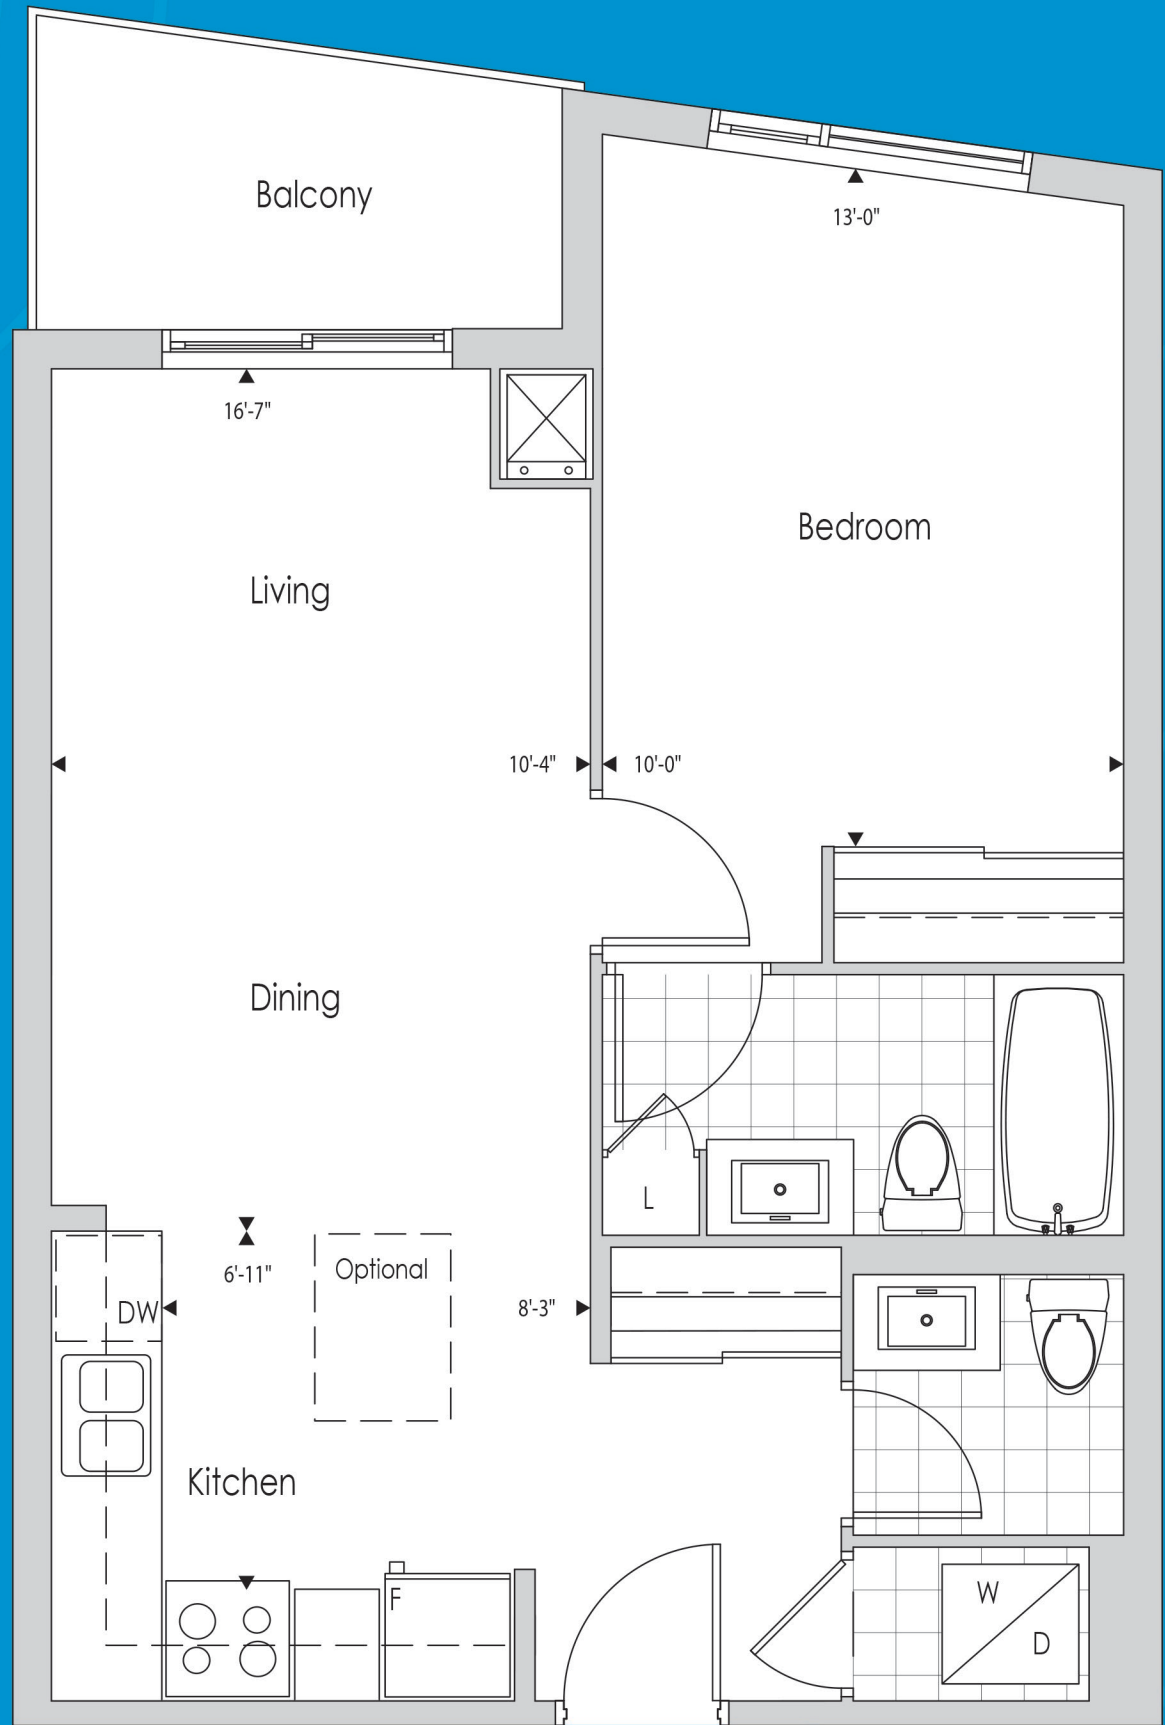

SUITE
1M

ONE BEDROOM

84

SQ. FT.

+ BALCONY 54 SQ.FT.

2nd & 3rd FLOORS

THE
2800

Purchasers are hereby advised that the plans, layouts, elevations, specifications, materials used, approximate areas or square footages are subject to change without notice, and the Vendor shall have no liability for any differences/variances between the final layouts, elevations, specifications, materials used and areas and those outlined above. See Sales Representative for details. All images are artist's concept only. 1M