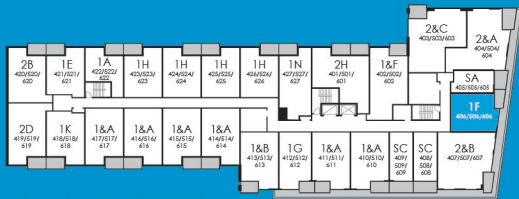

SUITE  
**1F**

ONE BEDROOM

SQ. FT.

+ BALCONY 54 SQ.FT.  
(4TH FLR: TERRACE 76 SQ.FT.)

4th, 5th, 6th FLOORS

7th FLOORS

8th & 9th FLOORS

Purchasers are hereby advised that the plans, layouts, elevations, specifications, materials used, approximate areas or square footages are subject to change without notice, and the Vendor shall have no liability for any differences/variances between the final layouts, elevations, specifications, materials used and areas and those outlined above. See Sales Representative for details. All images are artist's concept only. 1F