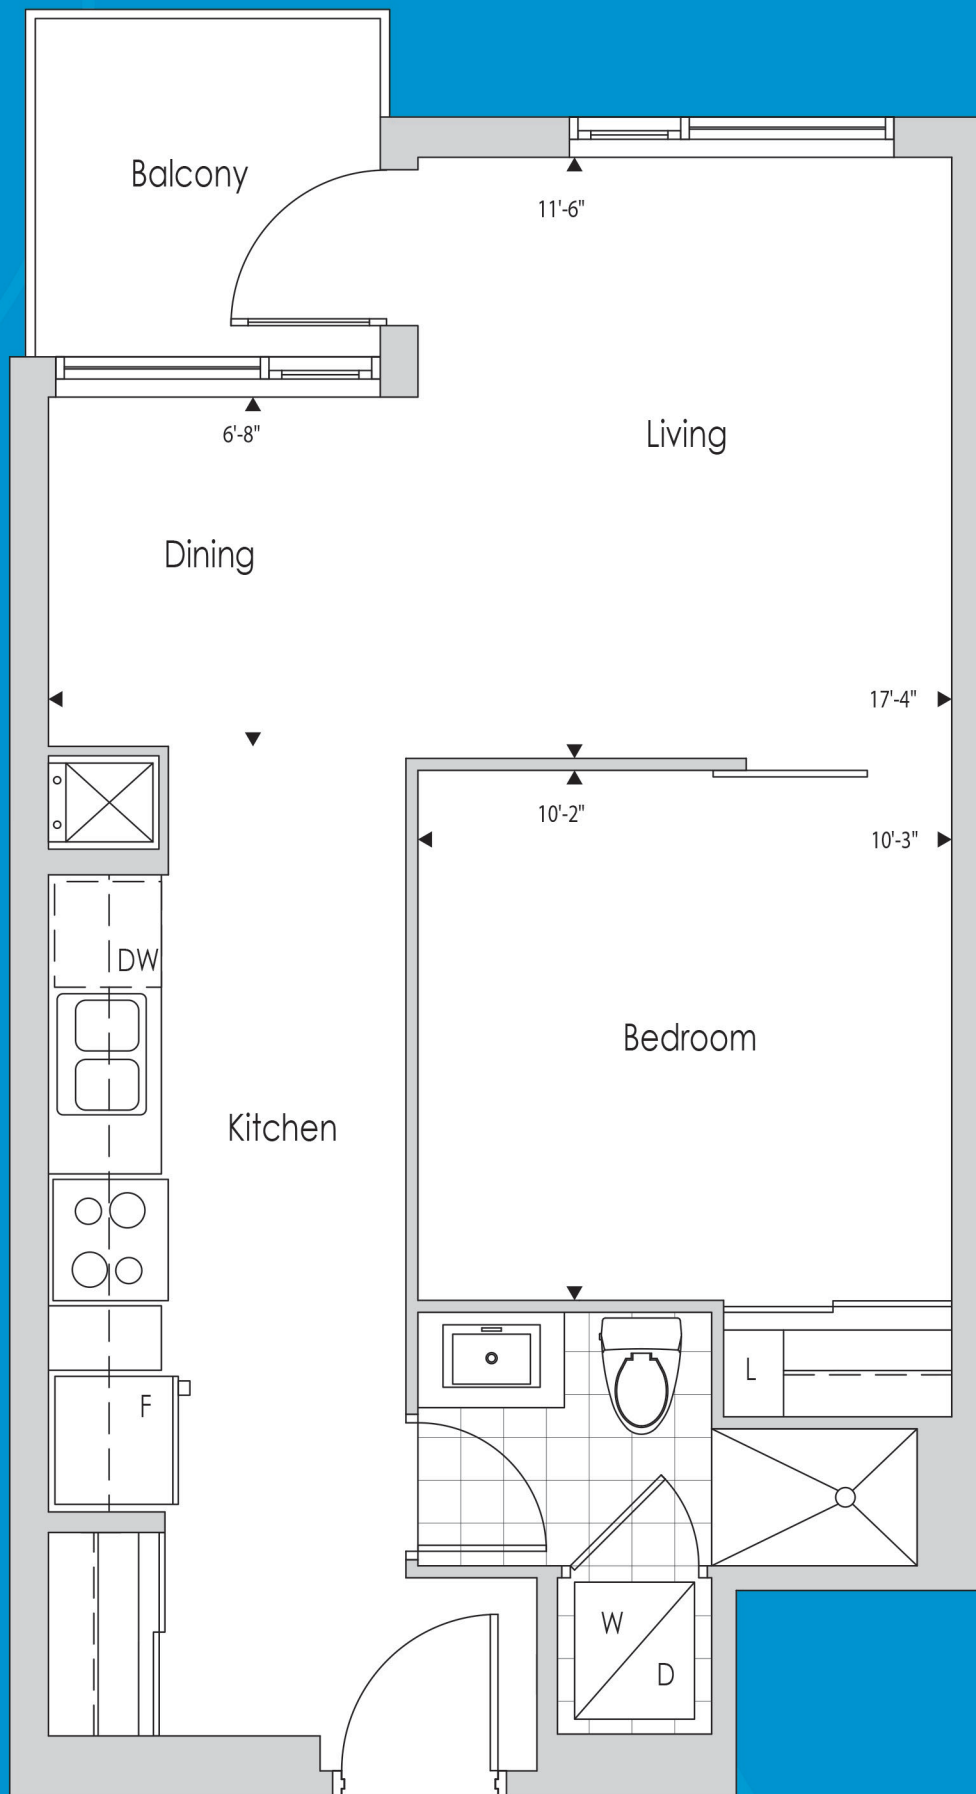

SUITE
1D

ONE BEDROOM

43

SQ. FT.

+ BALCONY 43 SQ.FT.

8th & 9th FLOORS

THE
2800

Purchasers are hereby advised that the plans, layouts, elevations, specifications, materials used, approximate areas or square footages are subject to change without notice, and the Vendor shall have no liability for any differences/variances between the final layouts, elevations, specifications, materials used and areas and those outlined above. See Sales Representative for details. All images are artist's concept only. 1D